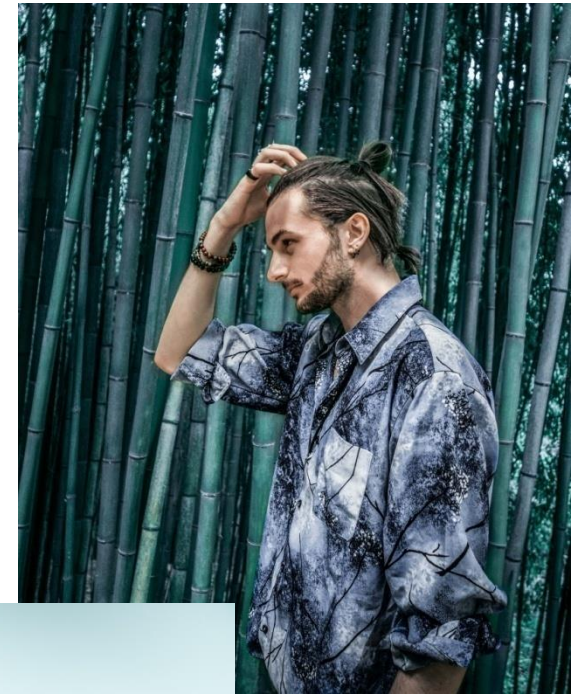

SHOES 275

Size L

Pants W30/:34

184 CM / 67 kg

HAIR BROWN/ EYES BROWN

NATIONALITY FRANCE

SHOES 279

Clothes size M/31