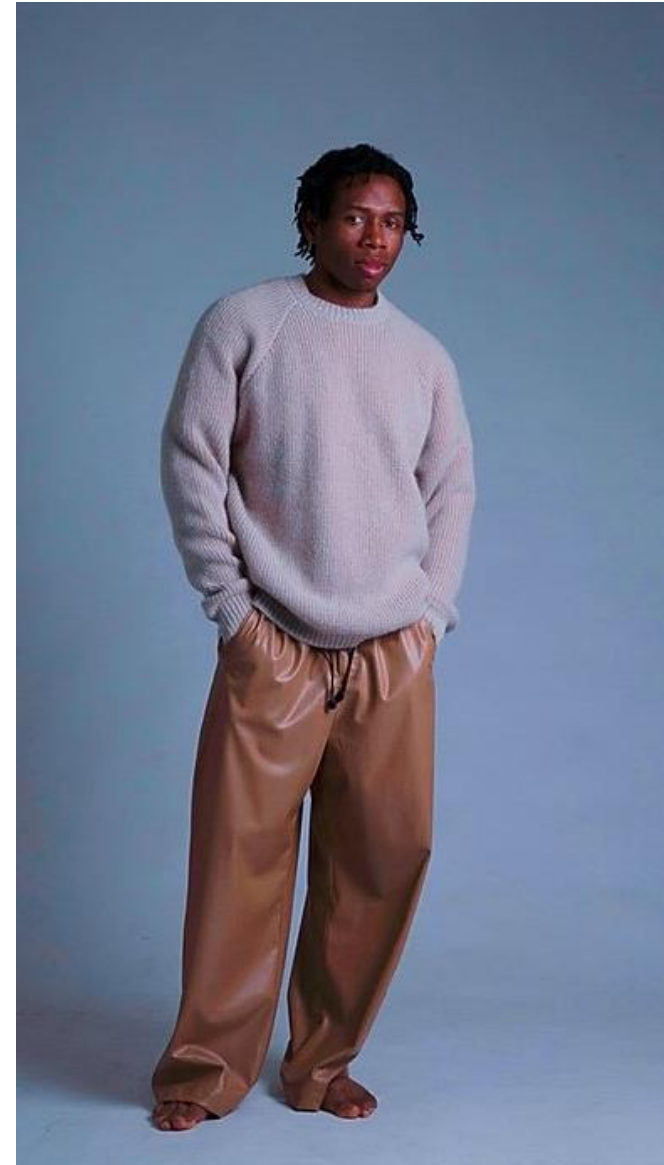

174 CM / 69kg

HAIR DARK BROWN

EYES DARK BROWN

NATIONALITY AMERICA

Neck: 39cm

Chest: 94cm

Waist: 76cm

Hips: 93cm

Shoes: 11 (29cm)

Shoulder Width: 49.5cm

Shirt Length: 52cm

Length of Sleeve: 62cm

Shoulder and Arm Length: 83.5cm

Head Size: 66cm

Inseam Size: 83cm