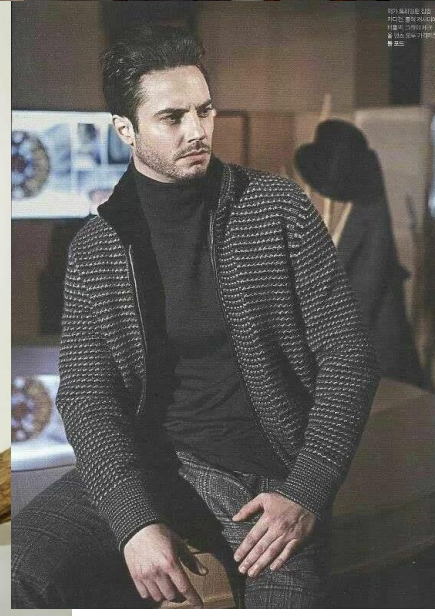

174 CM / 69kg

HAIR DARK BROWN

EYES DARK BROWN

NATIONALITY AMERICA

Neck: 39cm

Chest: 94cm

Waist: 76cm

Hips: 93cm