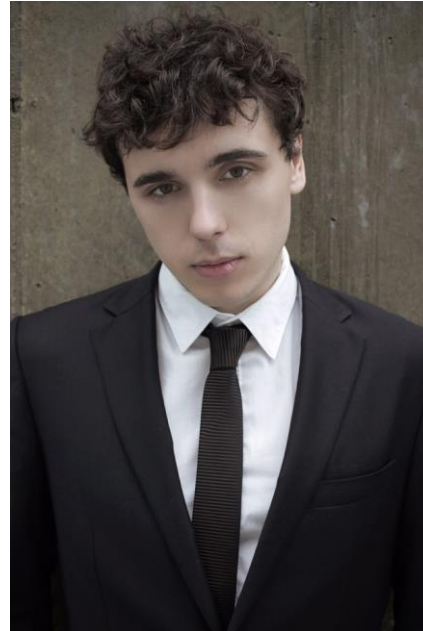

PANTS 31

190CM / 73kg
HAIR BLONDE / EYES GREEN
KOREAN TOPIK 4
NATIONALITY USA
SHOES 285
SHIRT 105
PANTS 32
BUST 97cm
WAIST 77cm

185CM / 75kg
HAIR BLACK / EYES BROWN
KOREAN ADVANCED
NATIONALITY USA
SHOES 290
WAIST: 79
HIPS: 100

195CM / 92kg

HAIR BROWN / EYES GREEN BLUE

KOREAN BASIC

NATIONALITY DANISH

SHOES 300

PANTS 34

BLAZER 54

188CM / 85kg

HAIR BLONDE

KOREAN INTERMEDIATE

NATIONALITY UKRAINE

SHOES 290

MEASUREMENTS: 105/86/100

186CM / 76kg
HAIR LIGHT BROWN / EYES BROWN
KOREAN BASIC
NATIONALITY NETHERLANDS
SHOES 290
BUST 38.5
WAIST 32
HIPS 37

180CM / 70kg
HAIR BLACK / EYES DARK BROWN
KOREAN FLUENT
NATIONALITY VENEZUELA
SHOES 270
TOP: M 95
BOTTOM: 30

180CM / 70kg
HAIR BROWN / EYES BROWN
KOREAN ADVANCED
NATIONALITY FRANCE
SHOES 270
TOP 100
PANTS 30

180CM / 70kg
HAIR BLACK / EYES BLACK
KOREAN ADVANCED
NATIONALITY RWANDESE
SHOES 285

175CM / 67kg

HAIR BLACK / EYES BROWN