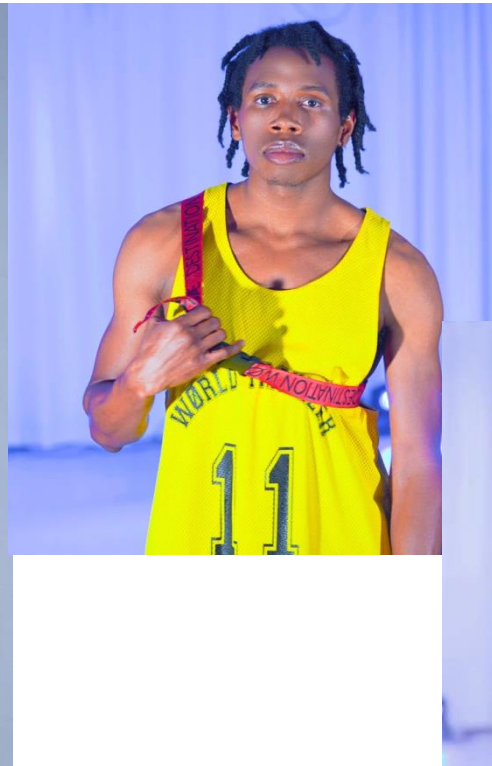

174 CM / 69kg

HAIR DARK BROWN

EYES DARK BROWN

NATIONALITY AMERICA

Neck: 39cm

Chest: 94cm

Waist: 76cm

Hips: 93cm

Shoes: 11 (29cm)

Shoulder Width: 49.5cm

Shirt Length: 52cm

Length of Sleeve: 62cm

Shoulder and Arm Length: 83.5cm

Head Size: 66cm

Inseam Size: 83cm

182 CM / 65kg

HAIR DARK BROWN

EYES DARK BROWN

NATIONALITY Russia (Nigeria)

Shoes size: 280

Clothes size:

Top: 100

bottom: 84

183CM / 76kg