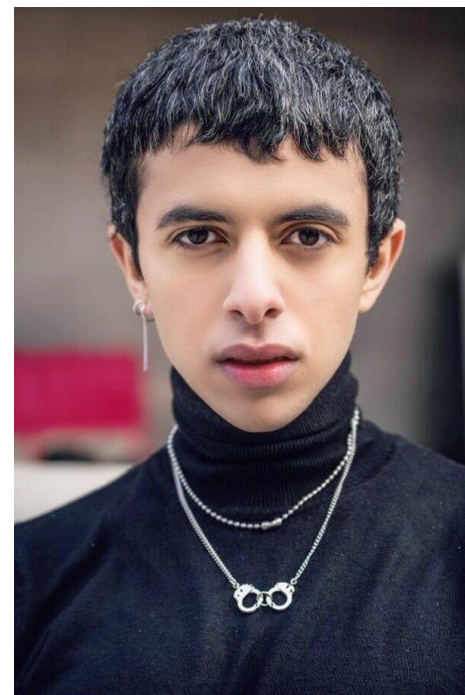

185CM / 72kg
HAIR BROWN / EYES BLUE GREY
KOREAN BASIC
NATIONALITY RUSSIA
SHOES 290
BOTTOM 38eu
UPPER M

189CM
HAIR BROWN / EYES DARK BROWN
KOREAN NATIVE
NATIONALITY KOREA

184CM / 70 kg
HAIR BROWN / EYES DARK BROWN
KOREAN NATIVE
NATIONALITY KOREA/ AMERICA
SHOES 280

178CM / 75 kg
HAIR BROWN / EYES HAZEL
KOREAN INTERMEDIATE
NATIONALITY KOREA/ GERMANY
SHOES 280

183CM / 69 kg
HAIR BROWN/ EYES GREY BLUE
KOREAN FLUENT
NATIONALITY SPAIN
SHOES 270
BREAST 96-98
WAIST 80
HIPS 93

181CM / 62 kg
HAIR BLACK/ EYES BROWN
KOREAN INTERMEDIATE
NATIONALITY NIGERIA
SHOES 280
SHIRT large
WAIST 29

188CM / 73 kg
HAIR BLACK/ EYES BROWN
KOREAN ADVANCED
NATIONALITY SAUDI ARABIAN
SHOES 285
WAIST 79
HIPS 100