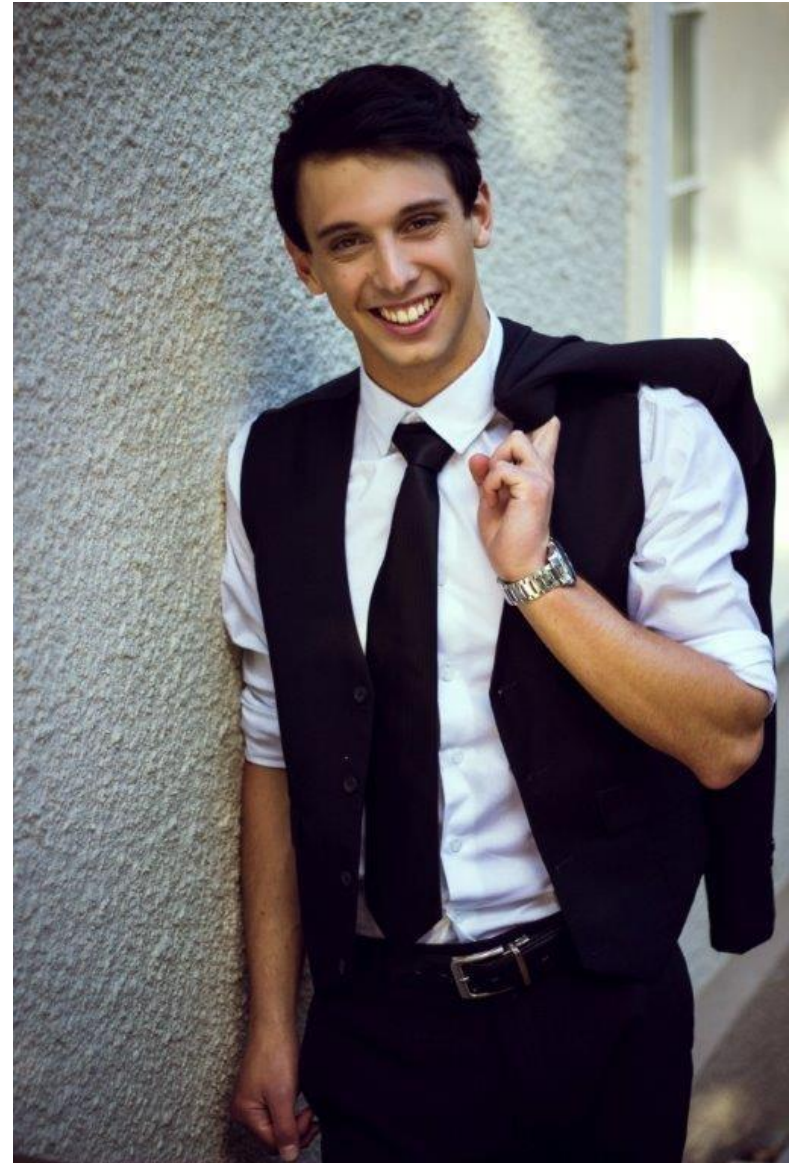

173 CM / 65 kg
HAIR BROWN / EYES GREEN
NATIONALITY Swiss + South Africa
SHOES 265
WAIST 30
CHEST 95
Clothes size Medium