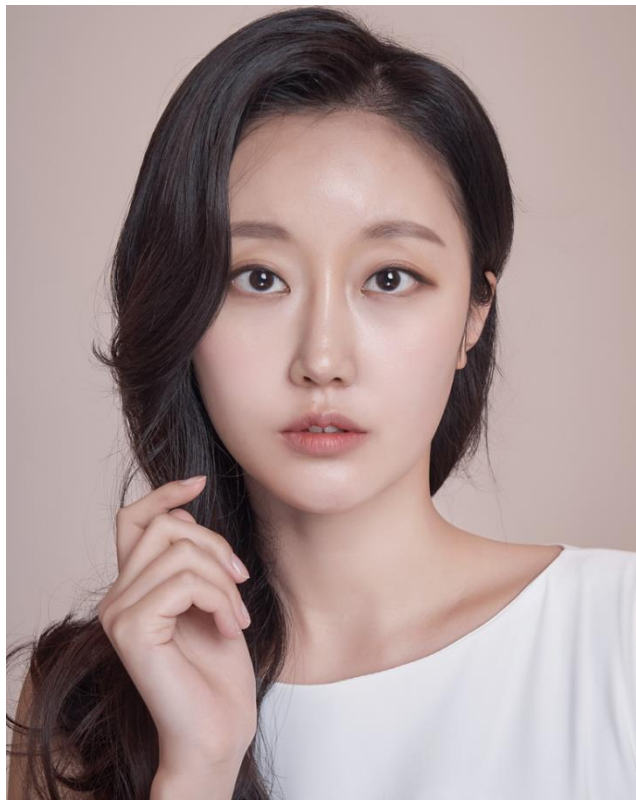

K1

170 CM / 54 kg

HAIR DARK BROWN / **EYES** BROWN

KOREAN FLUENT

NATIONALITY KOREAN