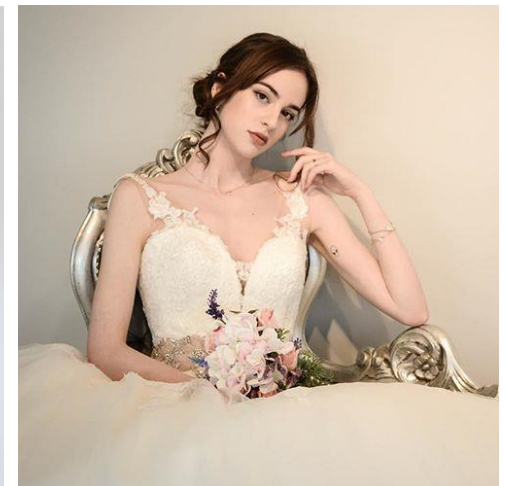

HAIR BROWN

EYES BROWN

NATIONALITY SPAIN

SHOES 245-250

BUST 81cm

WAIST 60cm

HIPS 83m

169cm / 54kg