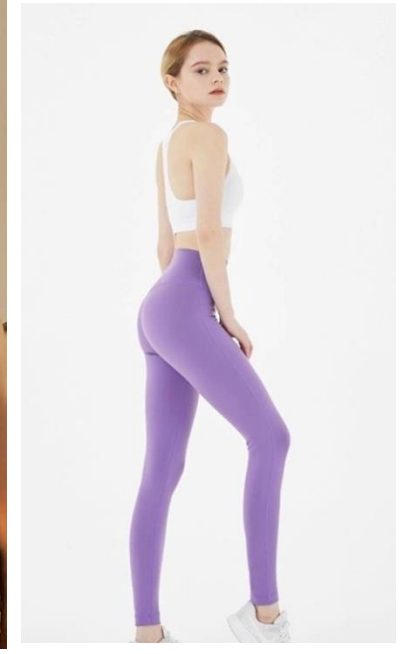

 **KOREANERS**

Female model (여자 모델)

160CM / 37kg
HAIR BLONDE / EYES BROWN
KOREAN FLUENT
NATIONALITY UKRAINE
SHOES 225
Clothes size XS

170CM / 49kg
HAIR BLONDE / EYES GREEN
KOREAN INTERMEDIATE
NATIONALITY HUNGARY
SHOES 240
BREAST 33
WAIST 24
HIPS 35

168CM / 55kg
HAIR BLONDE / EYES GREEN
KOREAN FLUENT
NATIONALITY UKRAINE
SHOES 250
TOP 55
PANTS 26

175CM / 57kg
HAIR BROWN / EYES BROWN
KOREAN FLUENT
NATIONALITY RUSSIAN
SHOES 255
TOP m size (95)
BOTTOM 27

168CM / 57kg
HAIR BLOND EYES BROWN
KOREAN FLUENT
NATIONALITY USA
SHOES 245
PANTS 34/36
SHIRT M

175CM / 56kg
HAIR BROWN / EYES BROWN
KOREAN INTERMEDIATE HIGH
NATIONALITY RUSSIA
SHOES 260
TOP S 55
PANTS 36