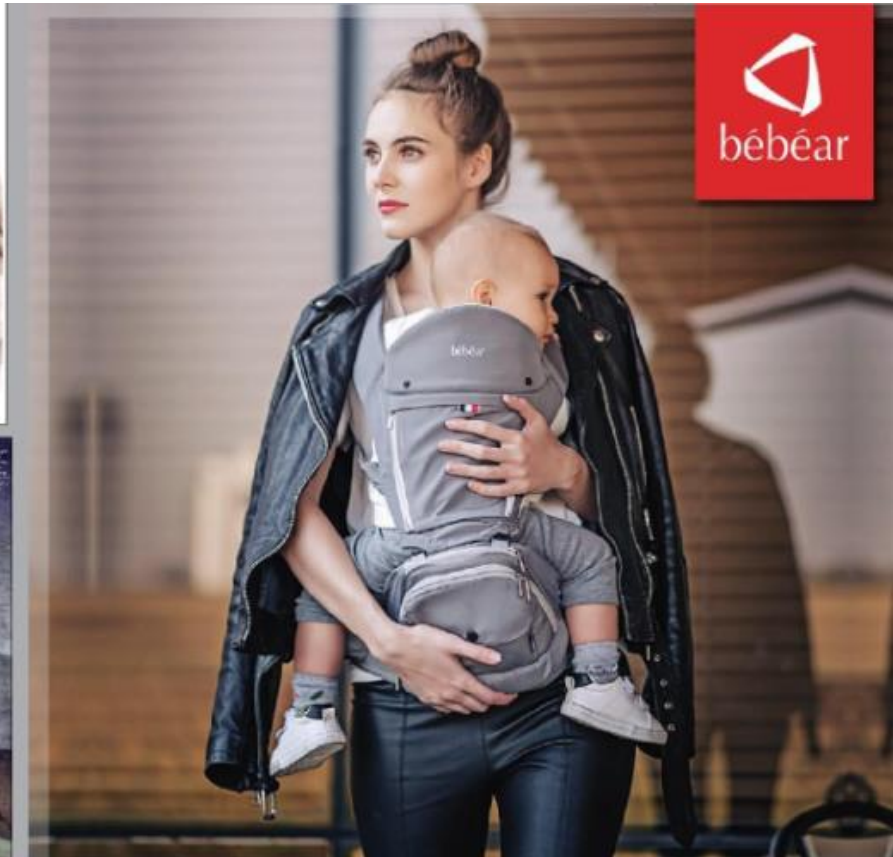

HAIR DARK BLOND

EYES GREEN

NATIONALITY POLAND

Shoes 250

Measurements 83-60-90

Pants 26/27

Dress S

177cm / 58kg