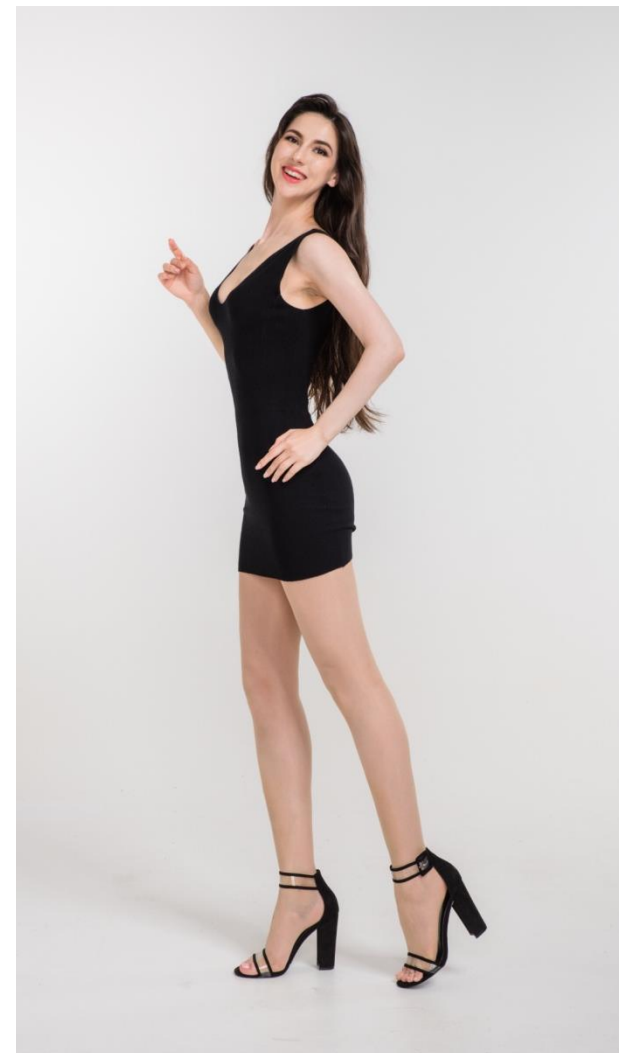

175CM / 56kg
HAIR BROWN / EYES BROWN
KOREAN INTERMEDIATE HIGH
NATIONALITY RUSSIA
SHOES 260
TOP S 55
PANTS 36