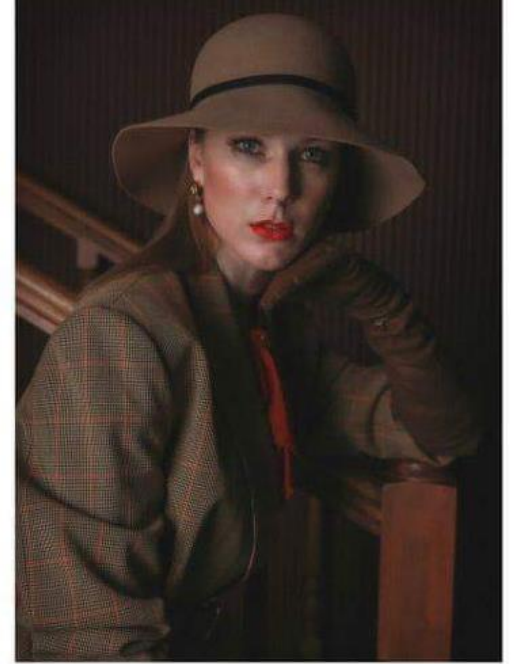

Shoes 250(38EU)

Korean basic

173cm / 54 kg

HAIR BROWN

EYES GREEN

NATIONALITY SWEDEN

Shoes 235

Measurements 86-63-91cm