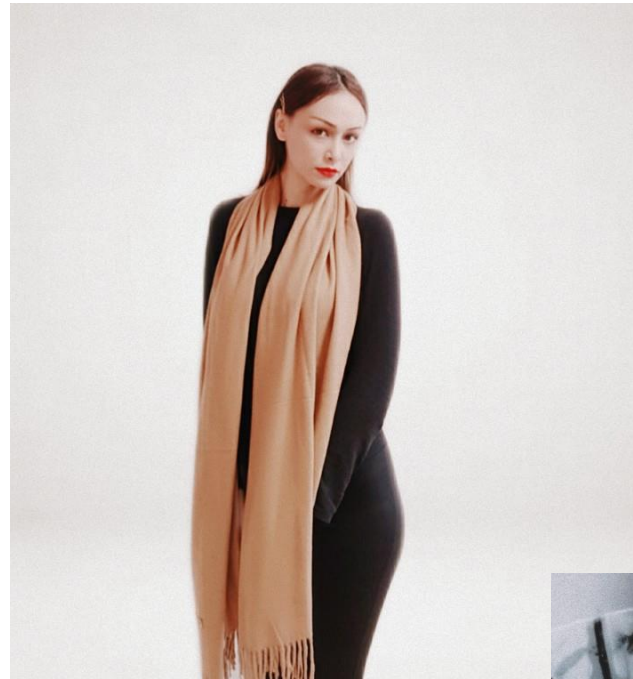

174cm /53 kg

HAIR BROWN/ EYES BROWN

NATIONALITY MOROCCAN

SHOES 245