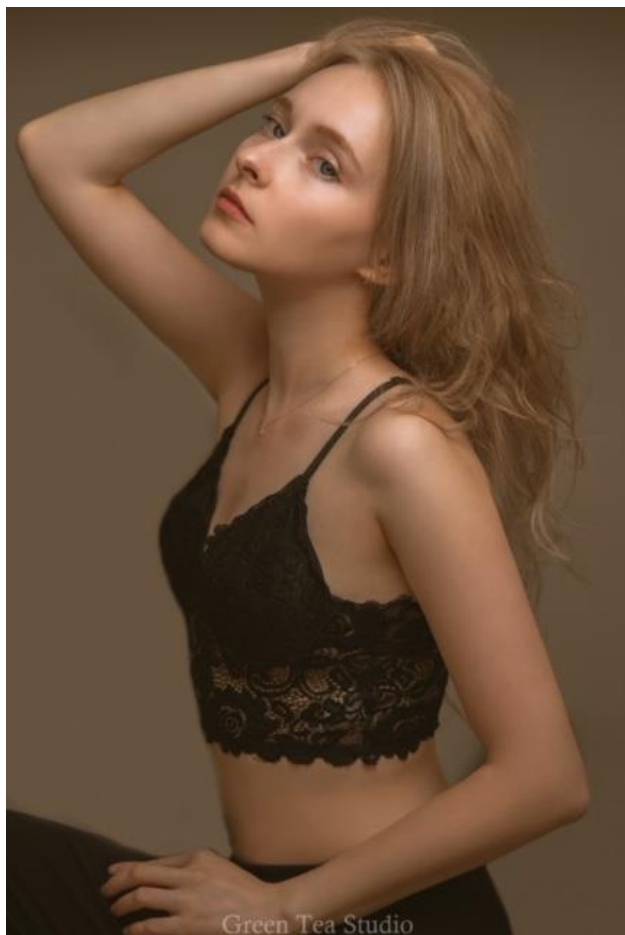

B/W/H size 86 – 70 - 92

KOREAN BASIC

171cm/51kg
HAIR BROWN
EYES BROWN
NATIONALITY RUSSIA
Bust 86
Waist 60
Hips 89
Shoes 250

50

165cm/45kg**NATIONALITY RUSSIA****Eye color BLUE GRAY****Hair color DARK BLONDE****Shirt 44 s****Pants 90****Shoes 230-235**