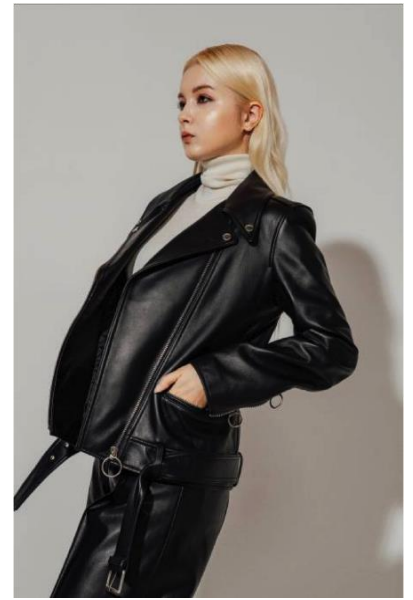

 **KOREANERS**

Female model (여자 모델)

160CM / 37kg
HAIR BLONDE / EYES BROWN
KOREAN FLUENT
NATIONALITY UKRAINE
SHOES 225
Clothes size XS

170CM / 49kg
HAIR BLONDE / EYES GREEN
KOREAN INTERMEDIATE
NATIONALITY HUNGARY
SHOES 240
BREAST 33
WAIST 24
HIPS 35