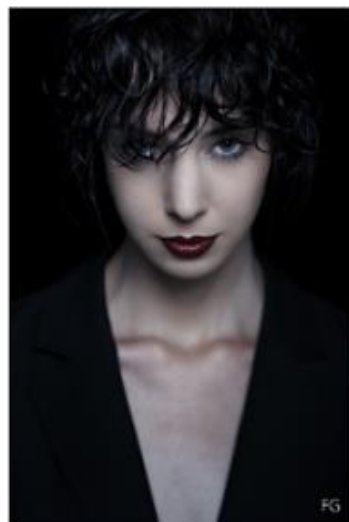

 **KOREANERS**

Female model (여자 모델)

160CM / 37kg
HAIR BLONDE / EYES BROWN
KOREAN FLUENT
NATIONALITY UKRAINE
SHOES 225
Clothes size XS

170CM / 49kg
HAIR BLONDE / EYES GREEN
KOREAN INTERMEDIATE
NATIONALITY HUNGARY
SHOES 240
BREAST 33
WAIST 24
HIPS 35

168CM / 57kg
HAIR BLOND EYES BROWN
KOREAN FLUENT
NATIONALITY USA
SHOES 245
PANTS 34/36
SHIRT M

175CM / 56kg
HAIR BROWN / EYES BROWN
KOREAN INTERMEDIATE HIGH
NATIONALITY RUSSIA
SHOES 260
TOP S 55
PANTS 36

176CM / 53kg

HAIR BLOND / EYES BROWN

KOREAN INTERMEDIATE

NATIONALITY RUSSIA

SHOES 245

Waist 63

BUST 70C

HIPS 89

176CM / 52kg
HAIR BLONDE / EYES BLUE
NATIONALITY FRENCH
SHOES 250
Top/bottom Small size

173CM / 53kg
HAIR DARK BROWN / EYES BLUE/GREY
KOREAN BASIC
NATIONALITY FRANCE
SHOES 245
BUST 83cm
WAIST 61cm
HIPS 88cm