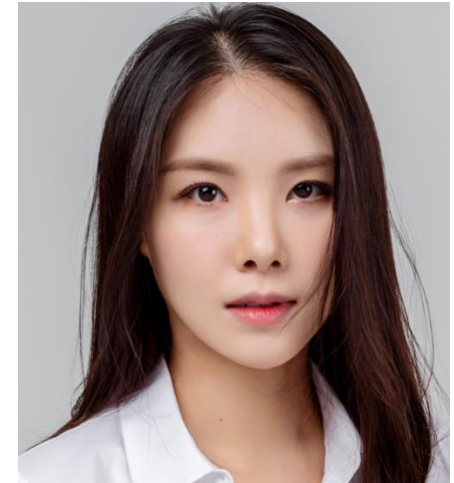

171 CM

HAIR DARK BROWN / **EYES** BROWN

KOREAN FLUENT

NATIONALITY KOREAN

K3

163 CM / 43 kg

HAIR BROWN / EYES BROWN

NATIONALITY KOREAN