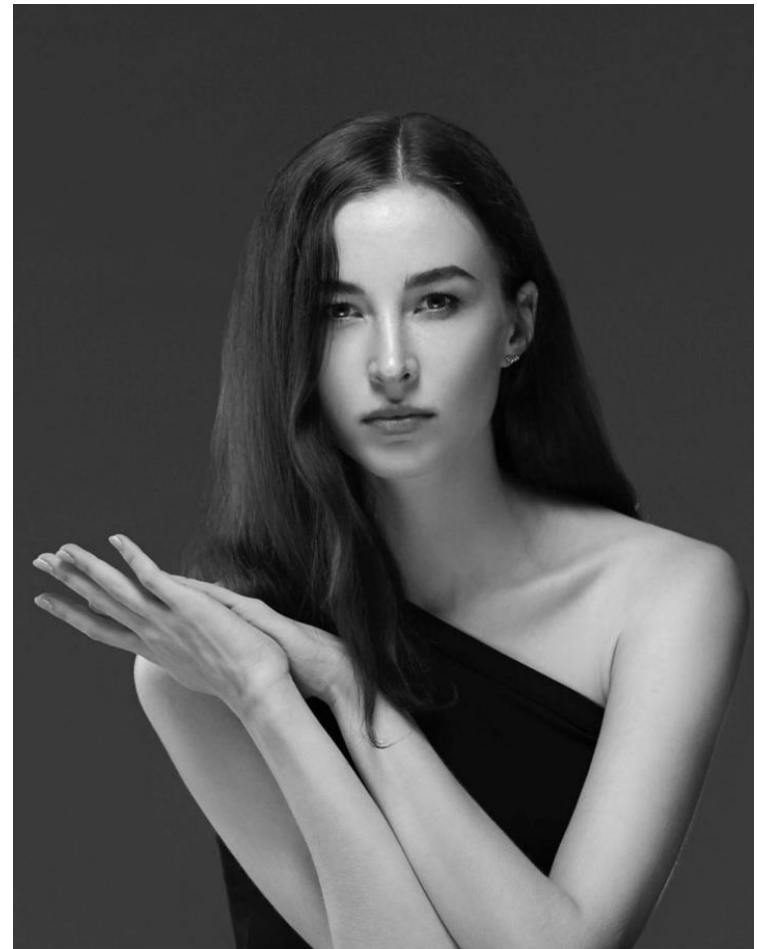

HAIR LIGHT BROWN/ EYES BLUE

KOREAN FLUENT

NATIONALITY BRITISH

SHOES 255

Body measurements cm: 80-61-86

Clothes size: 55/66

168 CM / 47 kg
HAIR BROWN / EYES BROWN
NATIONALITY RUSSIA
SHOES 235
TOP XS-S (85)
PANTS 36 (EUR)