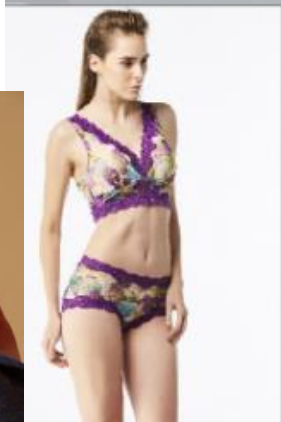

HAIR DARK BLOND

EYES GREEN

NATIONALITY POLAND

Shoes 250

Measurements 83-60-90

Pants 26/27

Dress S

177cm / 58kg