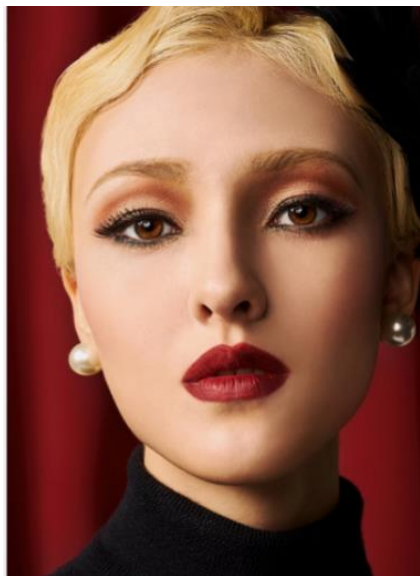

 **KOREANERS**

Female model (여자 모델)

160CM / 37kg
HAIR BLONDE / EYES BROWN
KOREAN FLUENT
NATIONALITY UKRAINE
SHOES 225
Clothes size XS

170CM / 49kg
HAIR BLONDE / EYES GREEN
KOREAN INTERMEDIATE
NATIONALITY HUNGARY
SHOES 240
BREAST 33
WAIST 24
HIPS 35

168CM / 57kg
HAIR BLOND EYES BROWN
KOREAN FLUENT
NATIONALITY USA
SHOES 245
PANTS 34/36
SHIRT M

175CM / 56kg
HAIR BROWN / EYES BROWN
KOREAN INTERMEDIATE HIGH
NATIONALITY RUSSIA
SHOES 260
TOP S 55
PANTS 36

176CM / 53kg

HAIR BLOND / EYES BROWN

KOREAN INTERMEDIATE

NATIONALITY RUSSIA

SHOES 245

Waist 63

BUST 70C

HIPS 89

176CM / 52kg
HAIR BLONDE / EYES BLUE
NATIONALITY FRENCH
SHOES 250
Top/bottom Small size

173CM / 53kg
HAIR DARK BROWN / EYES BLUE/GREY
KOREAN BASIC
NATIONALITY FRANCE
SHOES 245
BUST 83cm
WAIST 61cm
HIPS 88cm